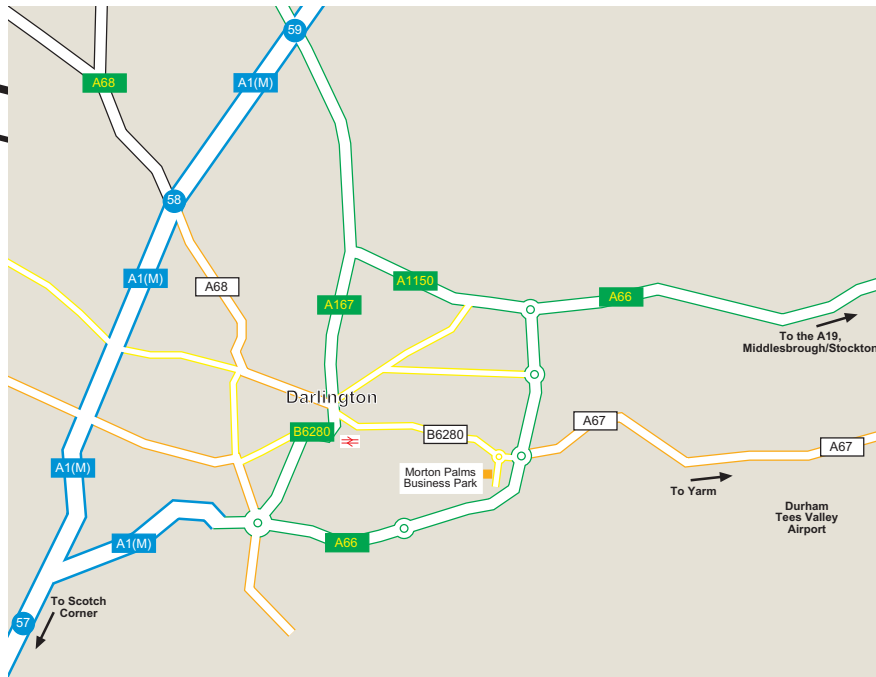

How to find us...

Directions from the North:

From the A1 exit at junction 59, take the A167 exit. At the roundabout, take the first exit onto A167/Durham Rd heading to Darlington and continue to follow the A167. At the next roundabout, take the first exit onto A1150/Salters Ln N. Continue to follow A1150, going through one roundabout. At the roundabout, take the 2nd exit onto A66 heading to Darlington (South)/Middleton St George/A1(M), going through one roundabout. At the next roundabout, take the 3rd exit onto B6280, and then at the following roundabout, take the 1st exit turning right at Pioneer Court. Turn left to stay on Pioneer Court, NSAPI will be on the right.

Satellite Navigation:

For SAT NAV users use postcode DL1 4PJ for Premier Inn, we are across the road.

Directions from the South:

From the A1 take the sliproad A66(M) (signs for A66(M)/Darlington – Junction 57). Then at the roundabout, take the first exit onto A66/Bridge Rd heading to Darlington. Continue to follow A66 and go through two roundabouts. At the third roundabout, take the first exit onto B6280. At the next roundabout, take the first exit and turn right onto Pioneer Court. Turn left to stay on Pioneer Court and NSAPI will be on the right.

Parking:

There is limited parking on site in designated NSAPI parking bays only. You will need to collect a parking pass from the office as a strict clamping system is in place. Alternative parking can be found on Alderman Best Way running parallel to the office or at Morrisons.