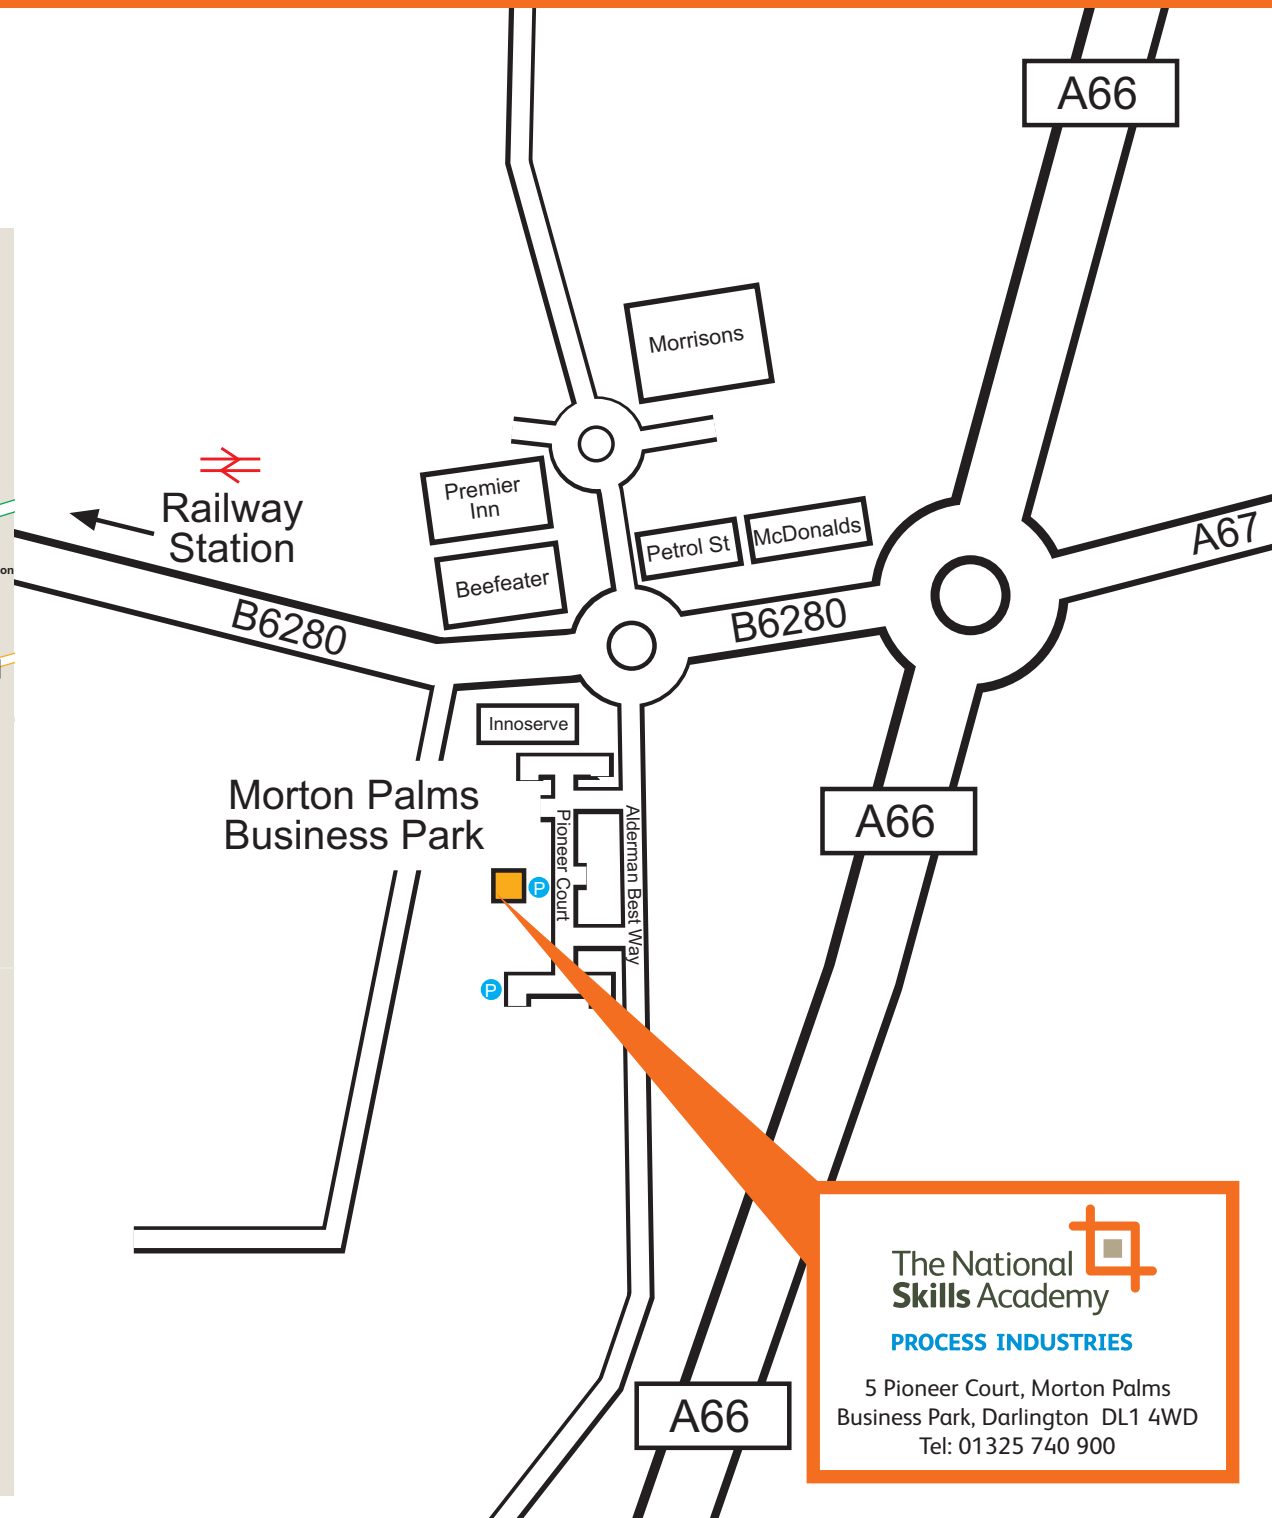

How to find us...

Directions from the North:

From the A1 exit at junction 59, take the A167 exit. At the roundabout, take the first exit onto A167/Durham Rd heading to Darlington and continue to follow the A167. At the next roundabout, take the first exit onto A1150/Salters Ln N. Continue to follow A1150, going through one roundabout. At the roundabout, take the 2nd exit onto A66 heading to Darlington (South)/Middleton St George/A1(M), going through one roundabout. At the next roundabout, take the 3rd exit onto B6280, and then at the following roundabout, take the 1st exit turning right at Pioneer Court. Turn left to stay on Pioneer Court, NSAPI will be on the right.

Satellite Navigation:

For SAT NAV users use postcode DL1 4PJ for Premier Inn, we are across the road.

Directions from the South:

From the A1 take the sliproad A66(M) (signs for A66(M)/Darlington – Junction 57). Then at the roundabout, take the first exit onto A66/Bridge Rd heading to Darlington. Continue to follow A66 and go through two roundabouts. At the third roundabout, take the first exit onto B6280. At the next roundabout, take the first exit and turn right onto Pioneer Court. Turn left to stay on Pioneer Court and NSAPI will be on the right.

Parking:

There is limited parking on site in designated NSAPI parking bays only. You will need to collect a parking pass from the office as a strict clamping system is in place. Alternative parking can be found on Alderman Best Way running parallel to the office or at Morrisons.